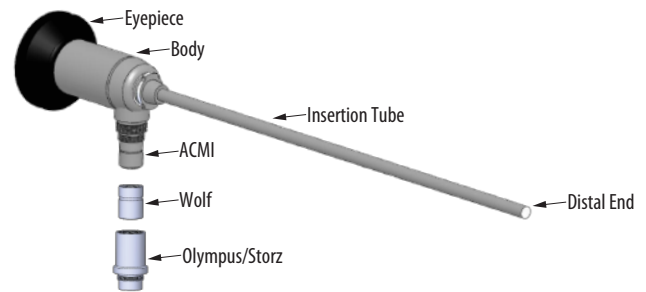

MODEL RPK 2770

2.7mm Diameter - 110mm Working Length - 70° Viewing Direction

Autoclave 134° C/273° F
Video Compatible